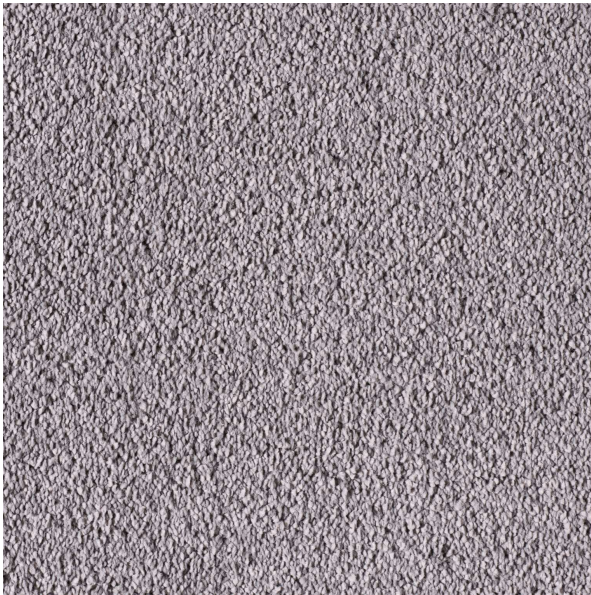

## CARPET ROLL COLLECTION

Como is a timeless solid colour tufted carpet manufactured in Belgium. This collection is available in 8 original blends of colour and crafted from 100% PP with superior softness and comfort underfoot making it high quality in both appearance and use.

# Como Collection

431 - Coral Beige

317 Camel Beige

312 Brown Beige

319 Gold Beige

# Como Collection

Ice Grey 150

Mouse Grey 156

Elephant Grey 108

Grey Iron 158