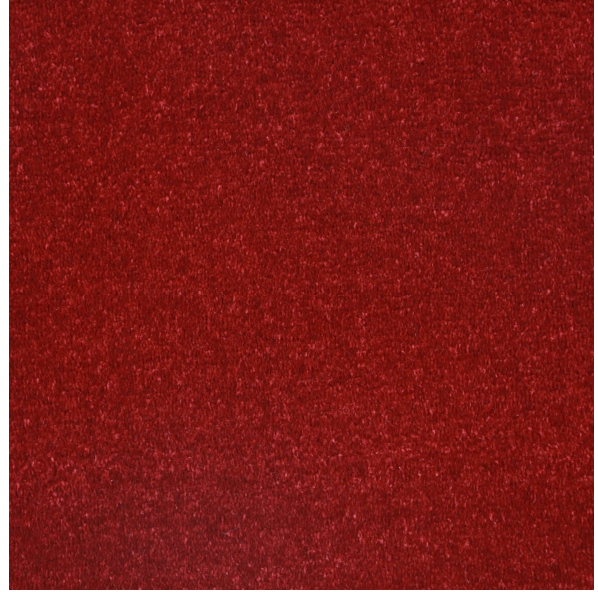

Corsica Collection

117

120

163

164