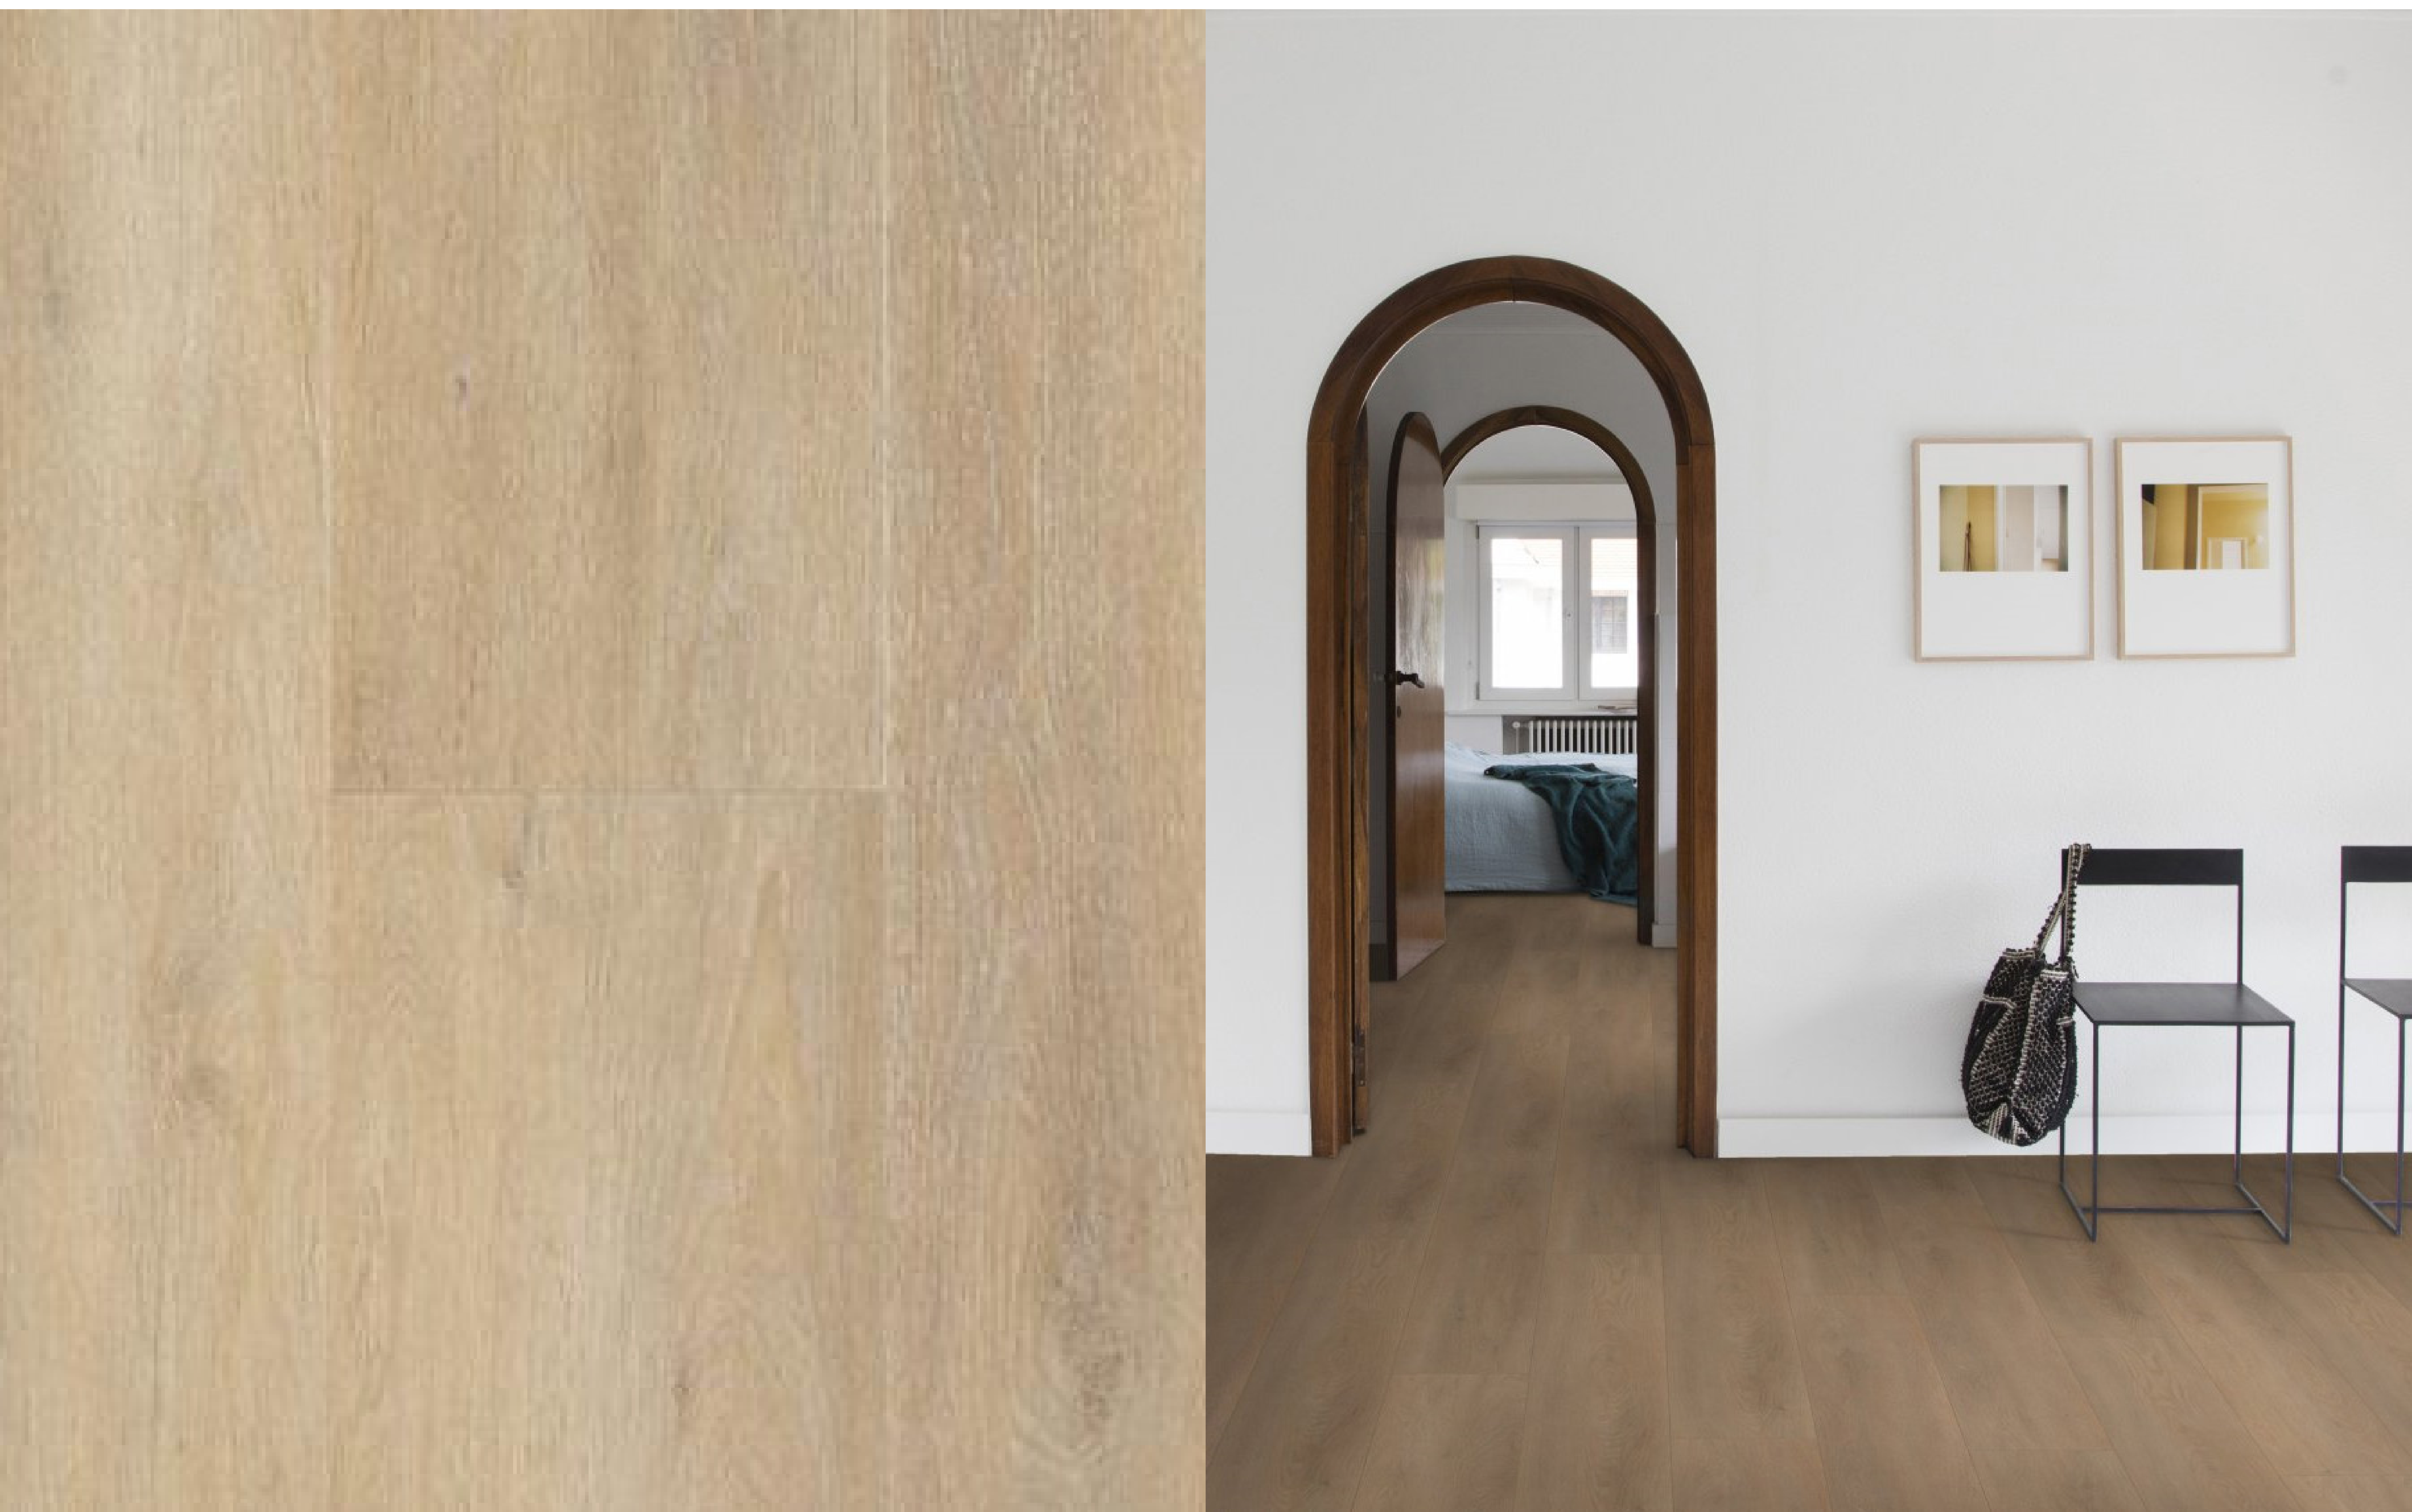

Spirit Collection

ELITE HONEY

Specifications

Collection:	Spirit
Design:	Plank
Width:	237 mm
Length:	1520 mm
Thickness:	2.50 mm
Wear Layer:	0.55 mm
Installation:	Gluedown
Bevel:	4 Bevels
Finish:	Wood Embossed
Class:	33 Commercial