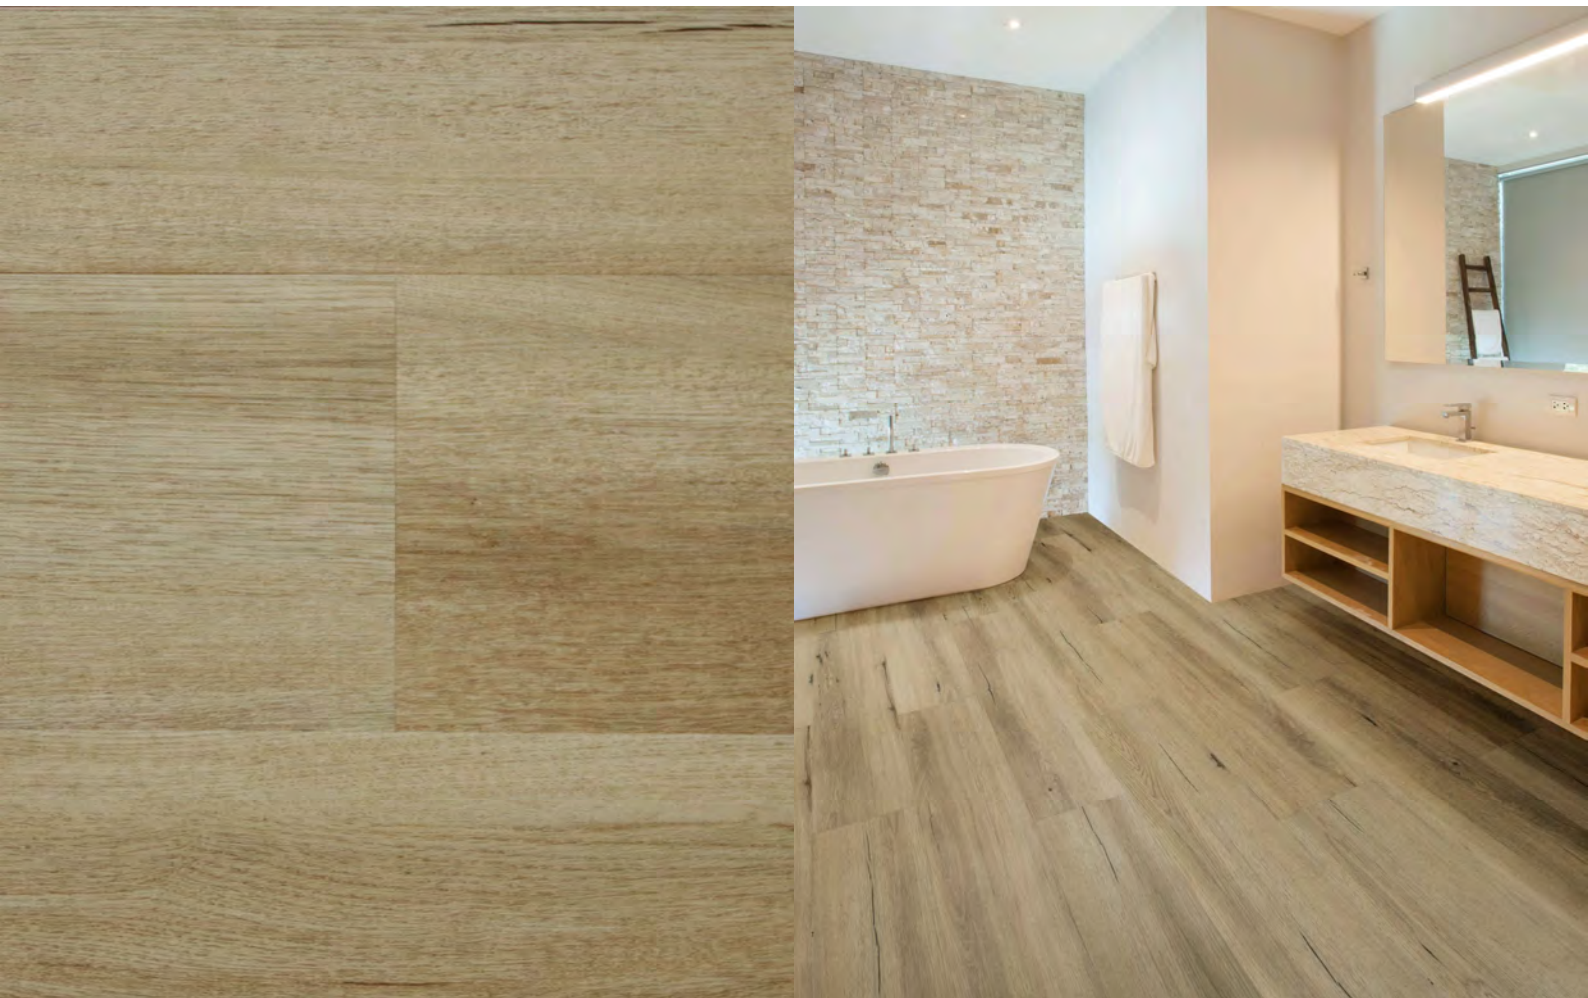

Pluto Collection

CW-1357

Specifications

Collection:	SPC Pluto
Design:	1-Strip Timber Finish
Width:	225mm
Length:	1235mm
Thickness:	4mm
Wear Layer:	0.5mm
Installation:	Click Tight Lock
Bevel:	4-Sided Bevel
Finish:	Timber Embossed