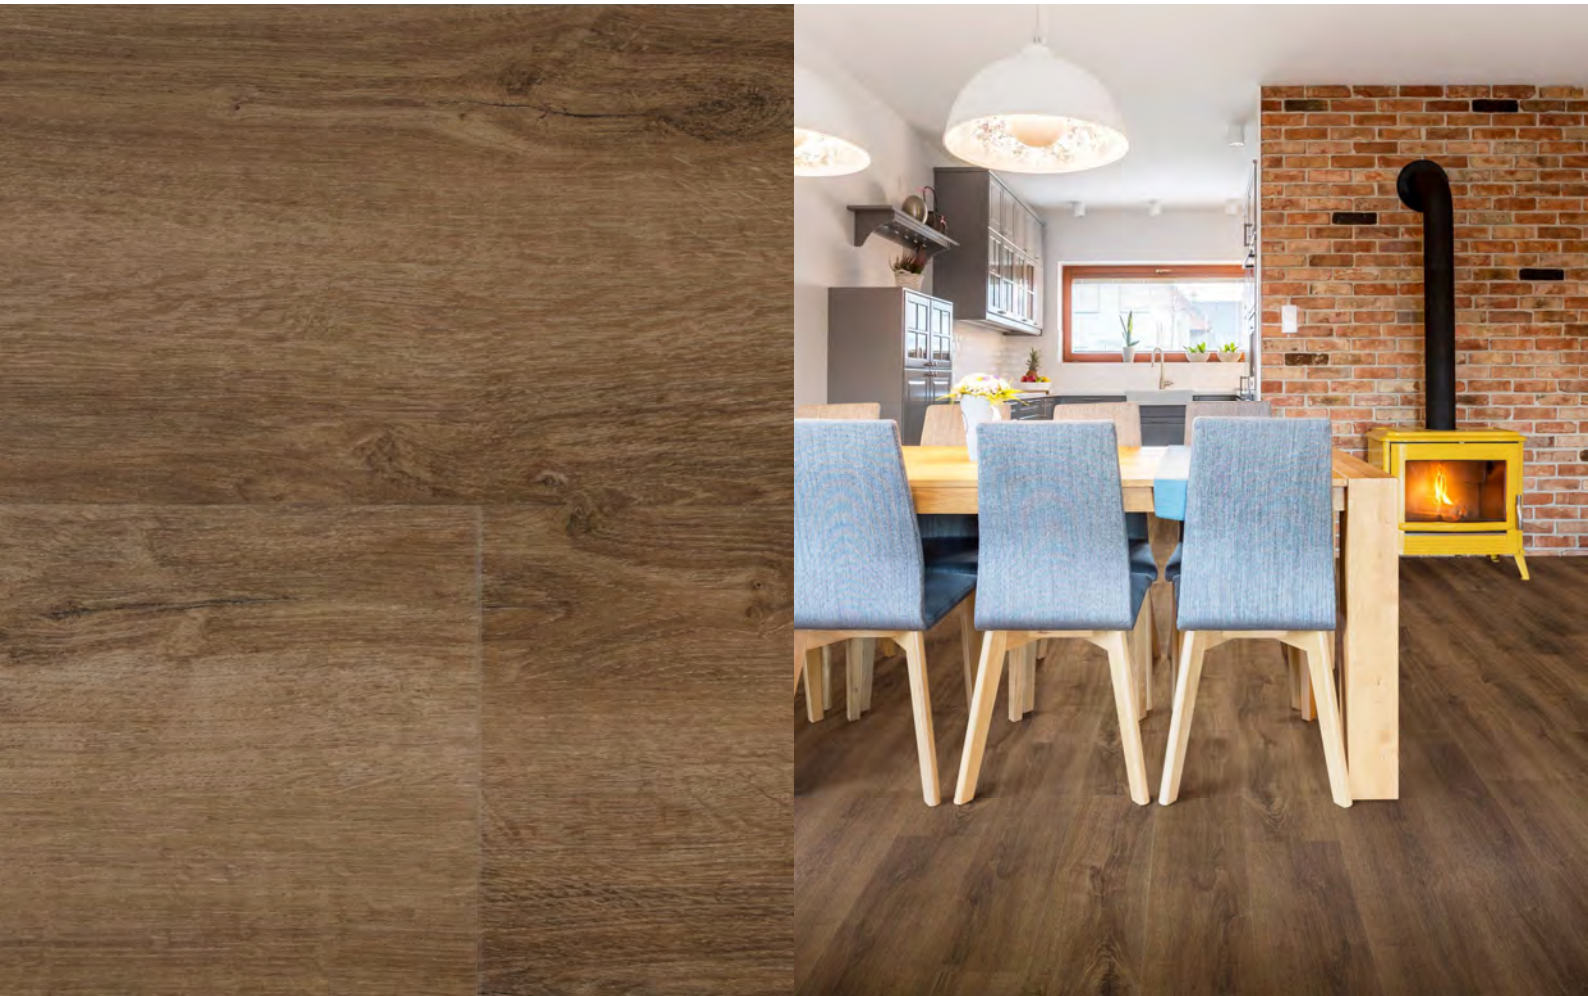

Pluto Collection

CW-1865

Specifications

Collection:	SPC Pluto
Design:	1-Strip Timber Finish
Width:	225mm
Length:	1235mm
Thickness:	4mm
Wear Layer:	0.5mm
Installation:	Click Tight Lock
Bevel:	4-Sided Bevel
Finish:	Timber Embossed