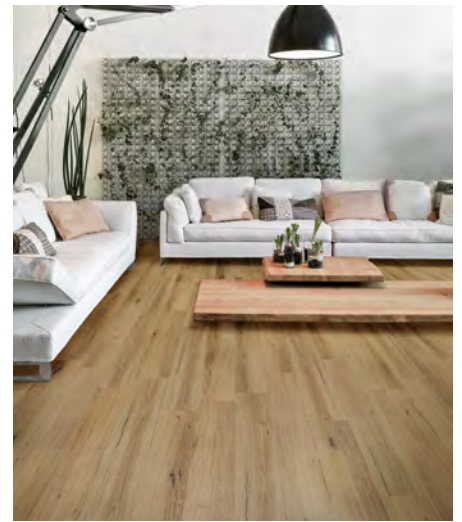

FIRMFIT®
Fit for when life happens

Extra Rigid

Limestone-based core

SPC FLOORING

- 100% Waterproof
- Scratch & Stain Resistant
- Easy to Clean & Maintain
- Stable to Sunlight
- No Acclimation Required
- No Telegraphing
- Recyclable & Phthalate Free