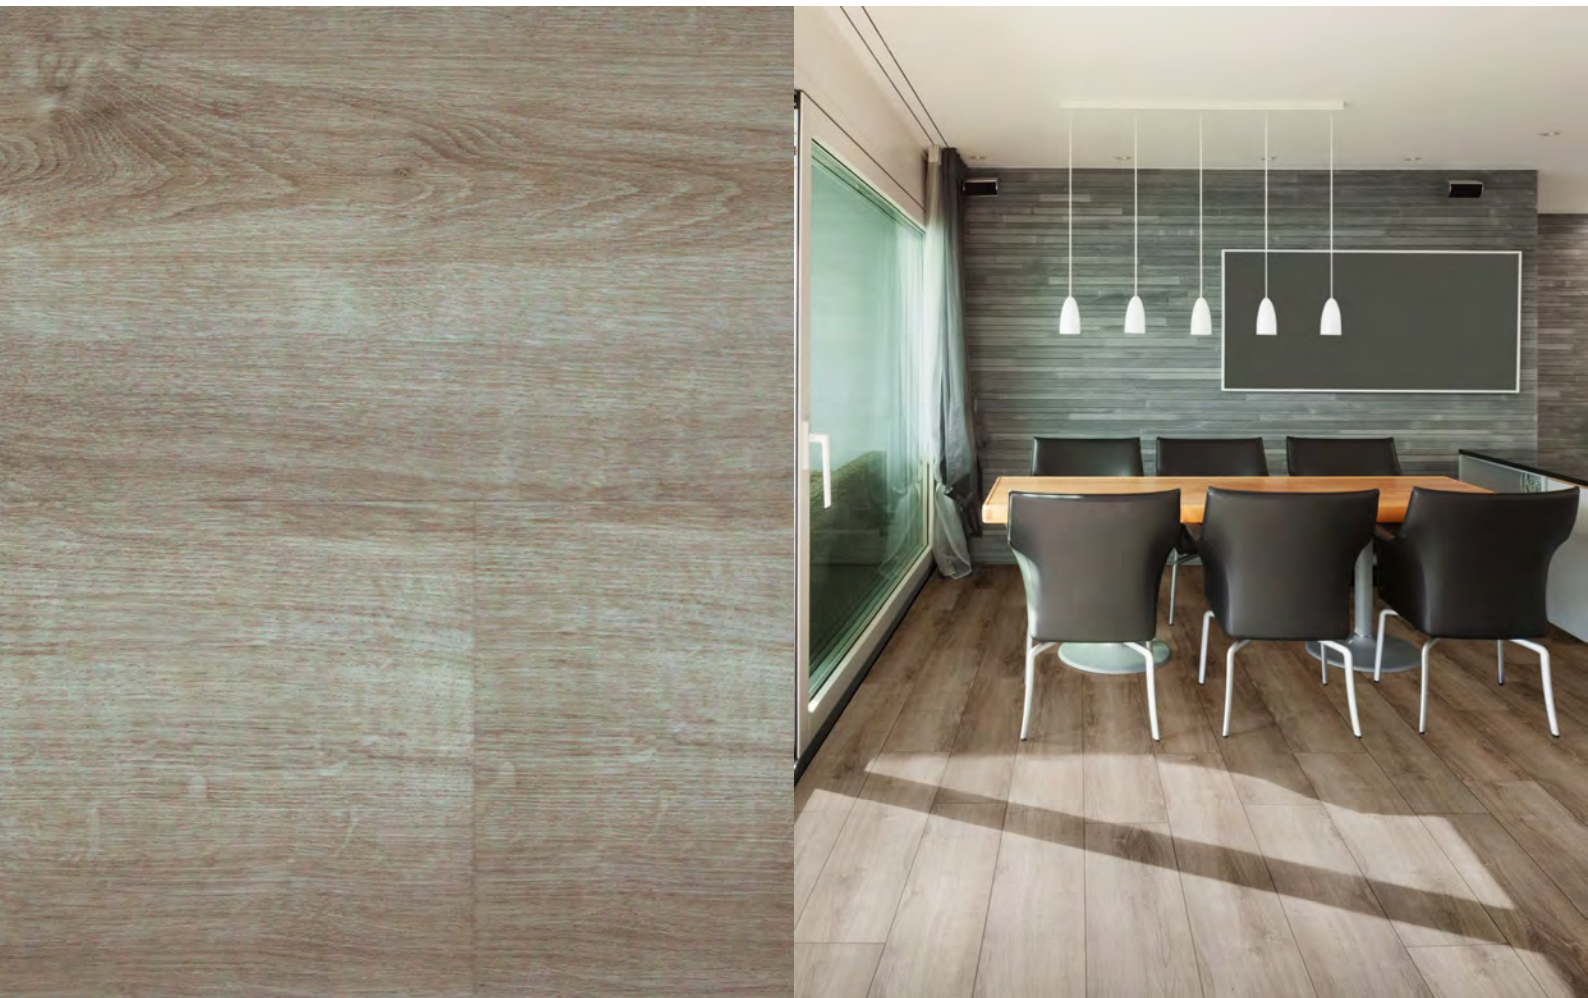

Pluto Collection

CW-1860

Specifications

Collection:	SPC Pluto
Design:	1-Strip Timber Finish
Width:	225mm
Length:	1235mm
Thickness:	4mm
Wear Layer:	0.5mm
Installation:	Click Tight Lock
Bevel:	4-Sided Bevel
Finish:	Timber Embossed