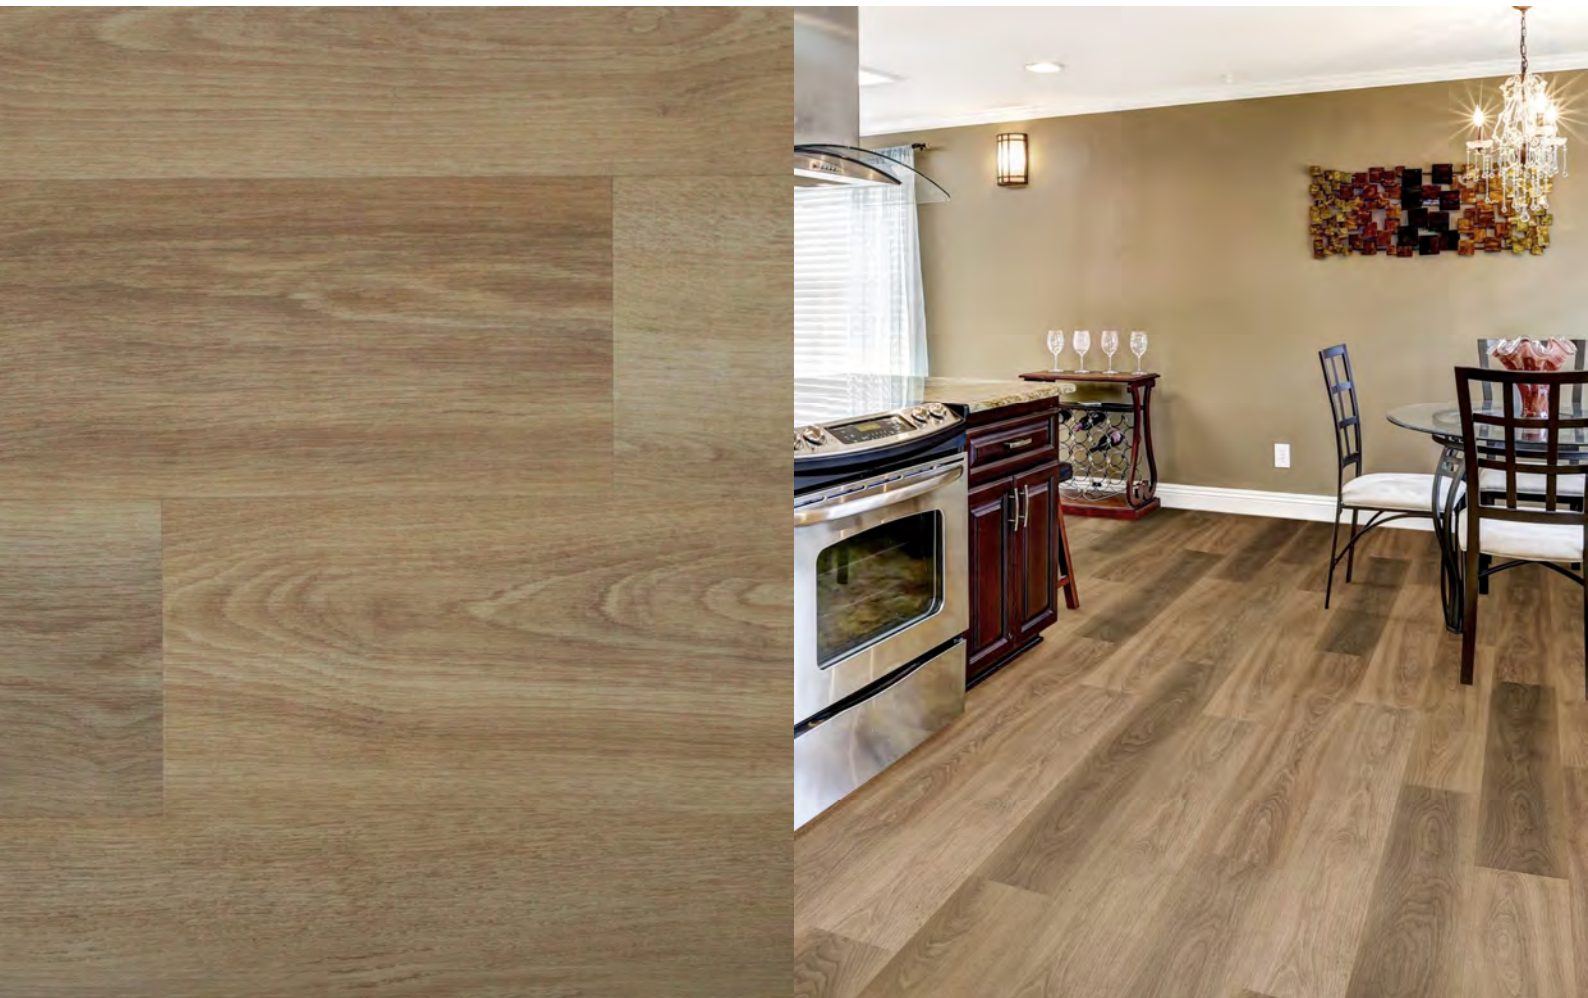

Pluto Collection

CW-2031

Specifications

Collection:	SPC Pluto
Design:	1-Strip Timber Finish
Width:	225mm
Length:	1235mm
Thickness:	4mm
Wear Layer:	0.5mm
Installation:	Click Tight Lock
Bevel:	4-Sided Bevel
Finish:	Timber Embossed